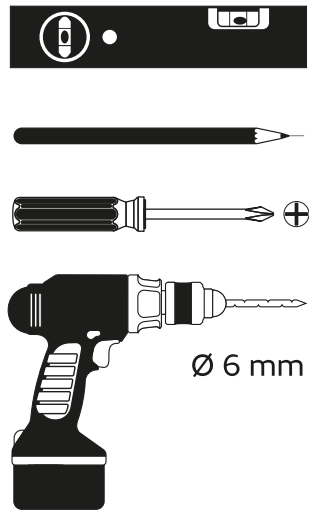

Waste Bin 50l

Abfalleimer 50l
Afvalbakken 50l
Poubelle 50l
Pojemnik na odpady 50l

Item No.: **331450**

Included

Tools required

Wall fastening by assembly plate.

mark by pen + drill holes

Remove transparent film before first use!

Recommended installation height

hang and fix (inside)

Item No.: 331450

Waste Bin
50l

Apply covers and stands for stationary use

Apply the bin bag (50 - 60 l)