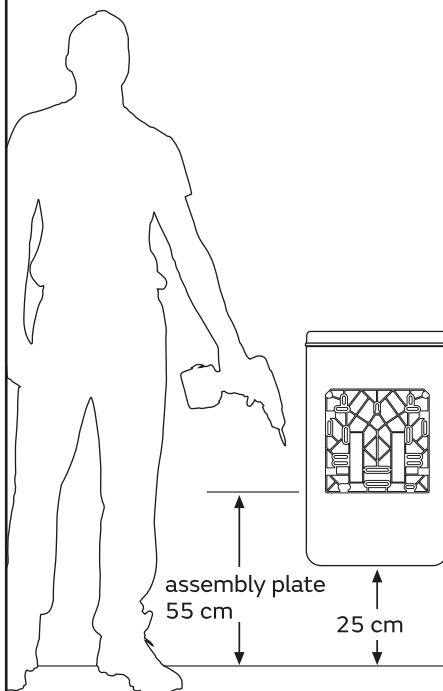

Waste Bin 50l

Abfalleimer 50l
Afvalbakken 50l
Poubelle 50l
Pojemnik na odpady 50l

Item No.: **331450**

Included

Tools required

Wall fastening by assembly plate.

mark by pen + drill holes

Remove transparent film before first use!

Recommended installation height

hang and fix (inside)

Item No.: 331450

Waste Bin
50l

Apply covers and stands for stationary use

Apply the bin bag (50 - 60 l)