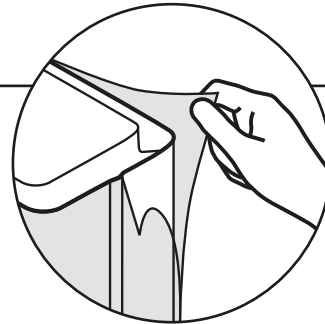

Waste Bin 50l

Abfalleimer 50l
Afvalbakken 50l
Poubelle 50l
Pojemnik na odpady 50l

Item No.: **331450**

Included

Tools required

Wall fastening by assembly plate.

mark by pen + drill holes

Remove transparent film before first use!