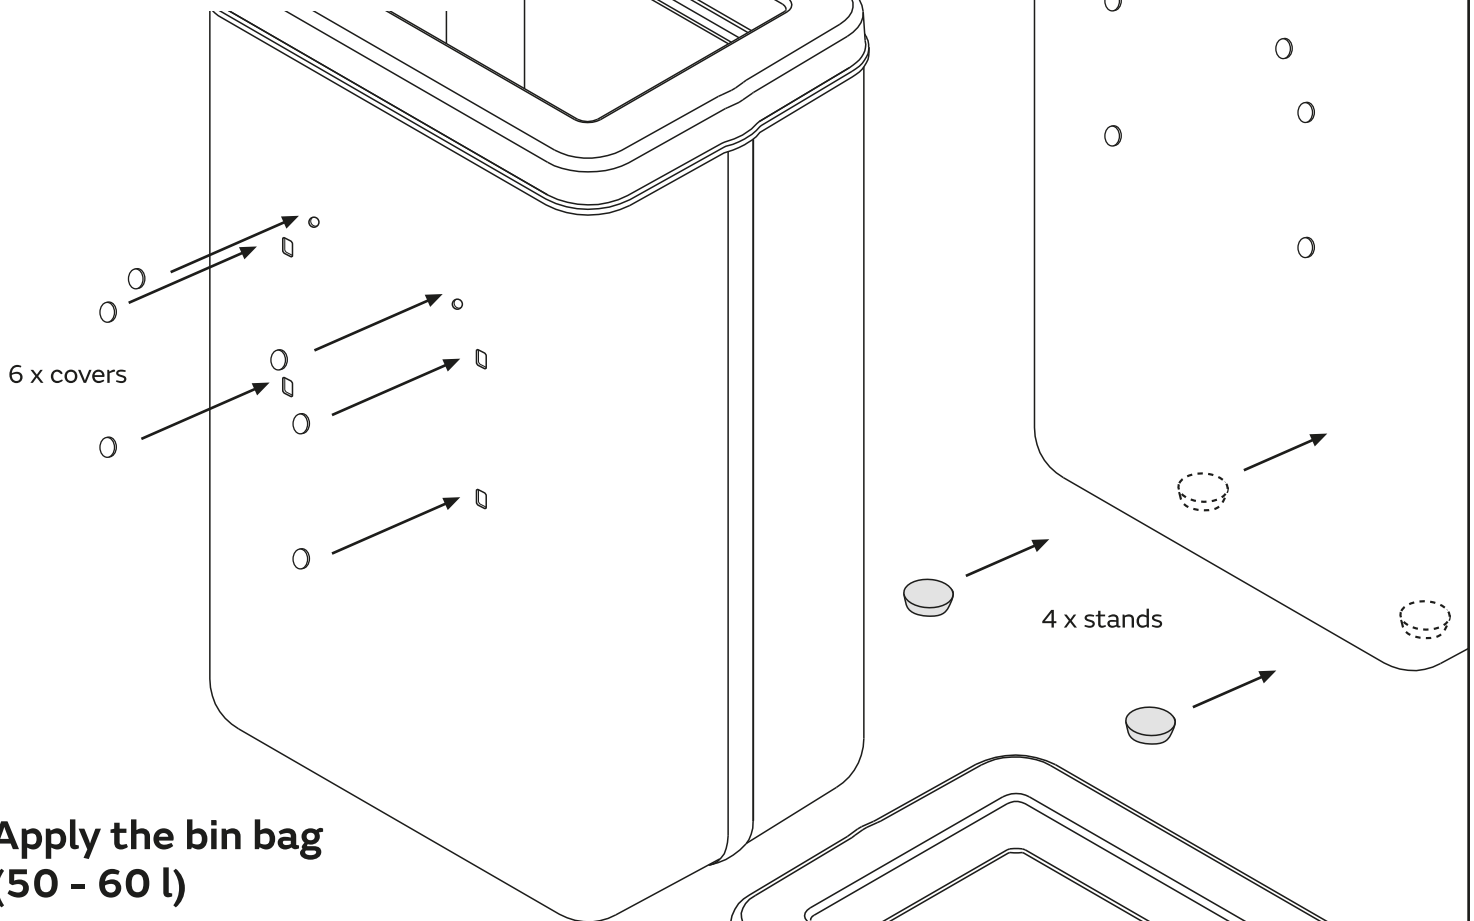

Recommended installation height

hang and fix (inside)

Item No.: 331450

Waste Bin
50l

Apply covers and stands for stationary use

Apply the bin bag (50 - 60 l)