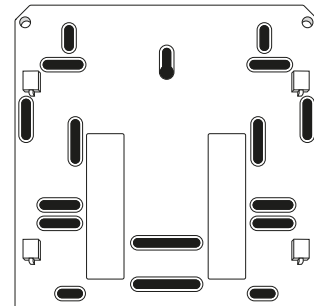

Waste Bin 50l

Abfalleimer 50l
Afvalbakken 50l
Poubelle 50l
Pojemnik na odpady 50l

Item No.: **331450**

Included

Tools required

Wall fastening by assembly plate.

mark by pen + drill holes

Remove transparent film before first use!

Recommended installation height

hang and fix (inside)

Item No.: 331450

Waste Bin
50l

Apply covers and stands for stationary use

Apply the bin bag (50 - 60 l)