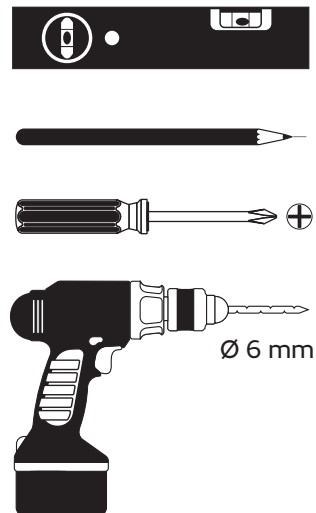

Needed tools