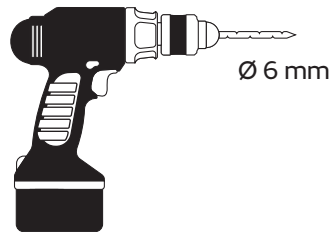

Attachment

mark by pen + drill holes