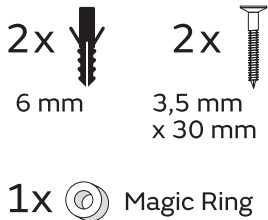

Folded Towel Dispenser Mini

Falthandtuch Spender Mini
Handdoekdispenser Mini
Distributeur essuie-mains pliés mini
Dozownik do ręczników składanych mini

Item No.: **331470**

Supplied

Needed tools

Suitable for

Attachment

mark by pen + drill holes