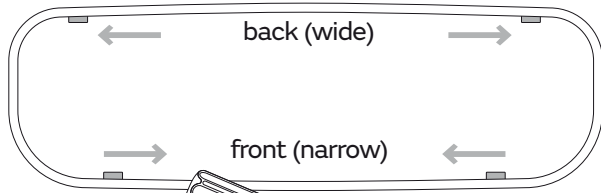

Supplied

- 4x 4x

6 mm 3,5 mm x 30 mm
- 2x 2x
- 1x Magic Ring

Needed tools

-
-
-
- Ø 6 mm
- or

Suitable for

Assembly plate

mark by pen + drill holes

hang and fix (inside)

Jumbo Toilet Paper Dispenser Small

Item No.: 331050

Design-ring

Key-Lock

Standard Lock

Permanent Key

adjust Magic Ring with red side in front to lock the key