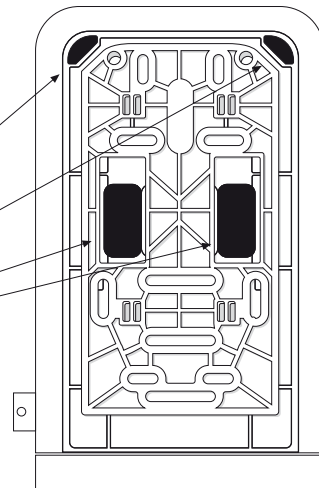

Supplied

- 4x 4x

6 mm 3,5 mm x 30 mm
- 2x 2x
- 1x Magic Ring

Needed tools

-
-
-
- Ø 6 mm
- or

Suitable for

Assembly plate

mark by pen + drill holes

hang and fix (inside)

Jumbo Toilet Paper Dispenser Small

Item No.: 331050

Design-ring

Key-Lock

Standard Lock

Permanent Key

adjust Magic Ring with red side in front to lock the key