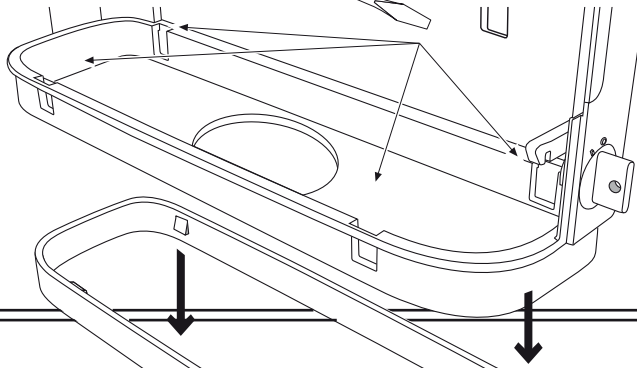

Supplied

- 4x 4x

6 mm 3,5 mm x 30 mm
- 2x 2x
- 1x Magic Ring

Needed tools

-
-
-
- Ø 6 mm
- or

Suitable for

Assembly plate

mark by pen + drill holes

hang and fix (inside)

Jumbo Toilet Paper Dispenser Small

Item No.: 331050

Design-ring

Key-Lock

Standard Lock

Permanent Key

adjust Magic Ring with red side in front to lock the key