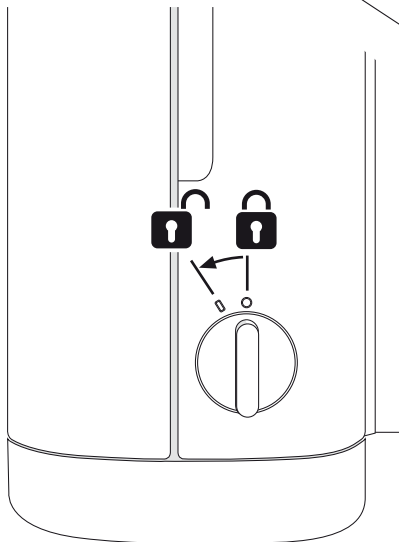

Supplied

- 4x 4x

6 mm 3,5 mm x 30 mm
- 2x 2x
- 1x Magic Ring

Needed tools

-
-
-
- Ø 6 mm
- or

Suitable for

Assembly plate

mark by pen + drill holes

hang and fix (inside)

Jumbo Toilet Paper Dispenser Small

Item No.: 331050

Design-ring

Key-Lock

Standard Lock

Permanent Key

adjust Magic Ring with red side in front to lock the key