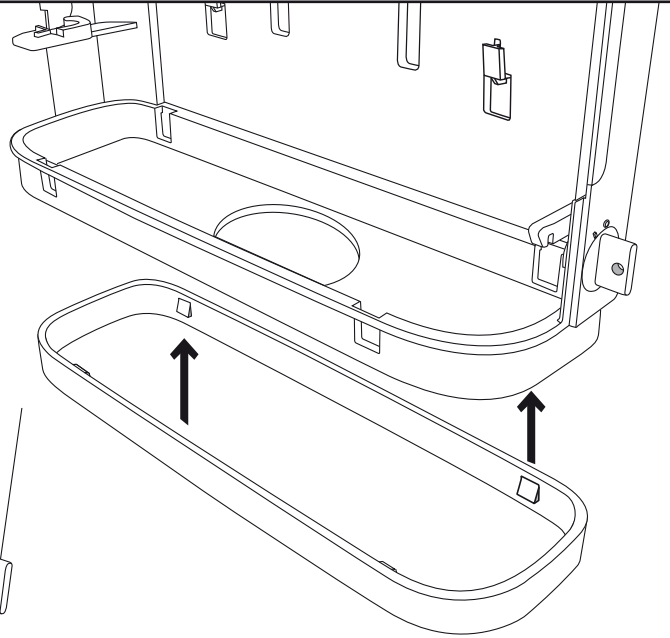

Supplied

- 4x 4x

6 mm 3,5 mm x 30 mm
- 2x 2x
- 1x Magic Ring

Needed tools

-
-
-
- Ø 6 mm
- or

Suitable for

Assembly plate

mark by pen + drill holes

hang and fix (inside)

Jumbo Toilet Paper Dispenser Small

Item No.: 331050

Design-ring

Key-Lock

Standard Lock

Permanent Key

adjust Magic Ring with red side in front to lock the key