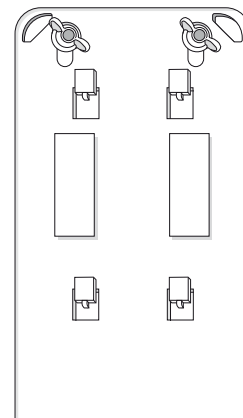

Supplied

- 4x 4x

6 mm 3,5 mm x 30 mm
- 2x 2x
- 1x Magic Ring

Needed tools

-
-
-
- Ø 6 mm
- or

Suitable for

Assembly plate

mark by pen + drill holes

hang and fix (inside)

Jumbo Toilet Paper Dispenser Small

Item No.: 331050

Design-ring

Key-Lock

Standard Lock

Permanent Key

adjust Magic Ring with red side in front to lock the key