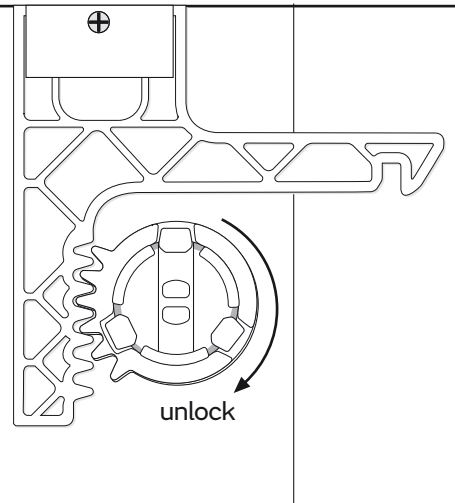

Supplied

- 4x 4x

6 mm 3,5 mm x 30 mm
- 2x 2x
- 1x Magic Ring

Needed tools

-
-
-
- Ø 6 mm
- or

Suitable for

Assembly plate

mark by pen + drill holes

hang and fix (inside)

Jumbo Toilet Paper Dispenser Small

Item No.: 331050

Design-ring

Key-Lock

Standard Lock

Permanent Key

adjust Magic Ring with red side in front to lock the key