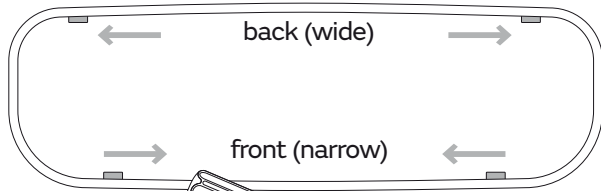

Supplied

- 4x 4x
- 6 mm 3,5 mm x 30 mm
- 2x 2x
- 1x Magic Ring

Needed tools

-
-
-
- Ø 6 mm
- or
-

Suitable for

Assembly plate

mark by pen + drill holes

hang and fix (inside)

Item No.: 331040

Jumbo Toilet Paper dispenser Large

Design-ring

Key-Lock

Standard Lock

Permanent Key

adjust Magic Ring with red side in front to lock the key