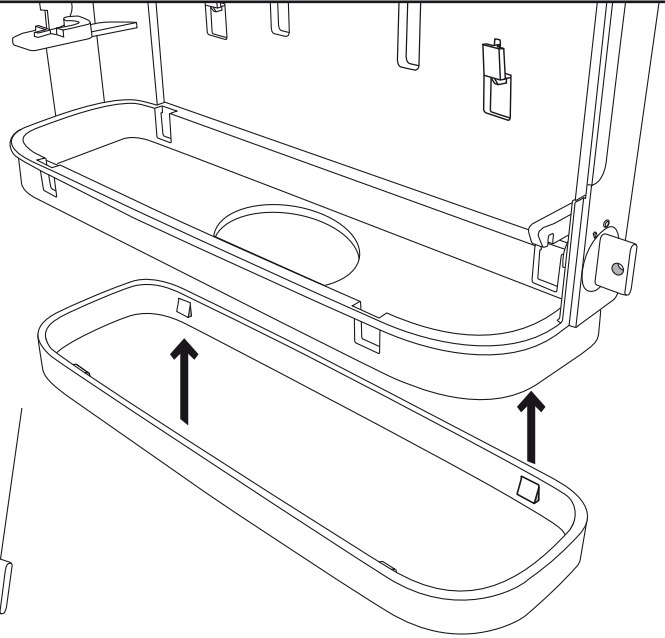

Supplied

- 4x 4x
- 6 mm 3,5 mm x 30 mm
- 2x 2x
- 1x Magic Ring

Needed tools

-
-
-
- Ø 6 mm
- or
-

Suitable for

Assembly plate

mark by pen + drill holes

hang and fix (inside)

Item No.: 331040

Jumbo Toilet Paper dispenser Large

Design-ring

Key-Lock

Standard Lock

Permanent Key

adjust Magic Ring with red side in front to lock the key