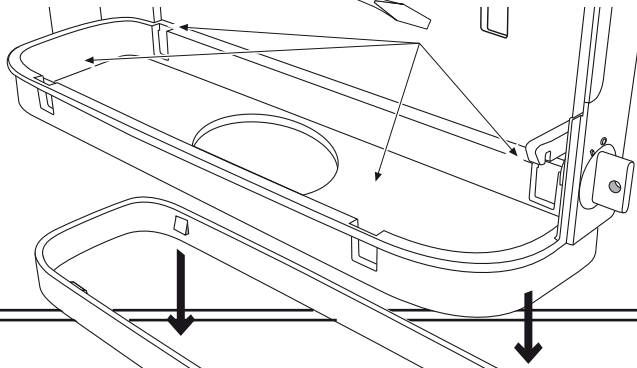

Supplied

- 4x 4x
- 6 mm 3,5 mm x 30 mm
- 2x 2x
- 1x Magic Ring

Needed tools

-
-
-
- Ø 6 mm
- or
-

Suitable for

Assembly plate

mark by pen + drill holes

hang and fix (inside)

Item No.: 331040

Jumbo Toilet Paper dispenser Large

Design-ring

Key-Lock

Standard Lock

Permanent Key

adjust Magic Ring with red side in front to lock the key