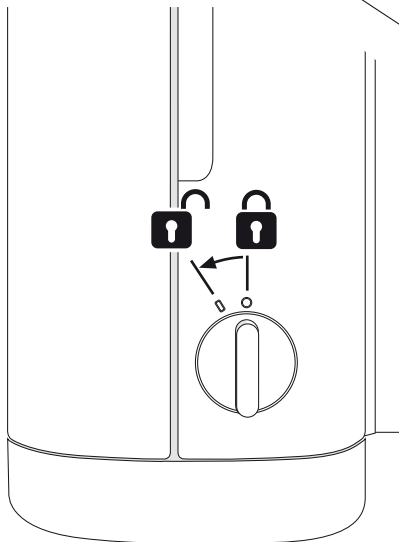

Supplied

- 4x 4x
- 6 mm 3,5 mm x 30 mm
- 2x 2x
- 1x Magic Ring

Needed tools

-
-
-
- Ø 6 mm
- or
-

Suitable for

Assembly plate

mark by pen + drill holes

hang and fix (inside)

Item No.: 331040

Jumbo Toilet Paper dispenser Large

Design-ring

Key-Lock

Standard Lock

Permanent Key

adjust Magic Ring with red side in front to lock the key