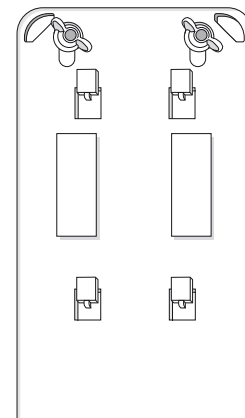

Supplied

- 4x 4x
- 6 mm 3,5 mm x 30 mm
- 2x 2x
- 1x Magic Ring

Needed tools

-
-
-
- Ø 6 mm
- or
-

Suitable for

Assembly plate

mark by pen + drill holes

hang and fix (inside)

Item No.: 331040

Jumbo Toilet Paper dispenser Large

Design-ring

Key-Lock

Standard Lock

Permanent Key

adjust Magic Ring with red side in front to lock the key