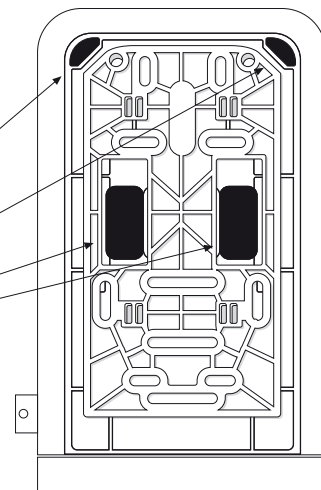

Supplied

- 4x 4x
- 6 mm 3,5 mm x 30 mm
- 2x 2x
- 1x Magic Ring

Needed tools

-
-
-
- Ø 6 mm
- or
-

Suitable for

Assembly plate

mark by pen + drill holes

hang and fix (inside)

Item No.: 331040

Jumbo Toilet Paper dispenser Large

Design-ring

Key-Lock

Standard Lock

Permanent Key

adjust Magic Ring with red side in front to lock the key