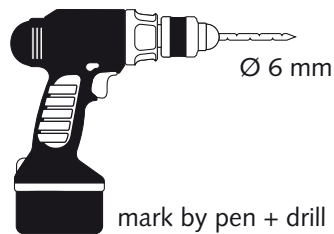

Supplied

- 4x 4x
- 6 mm 3,5 mm x 30 mm
- 2x 2x
- 1x Magic Ring

Needed tools

-
-
-
- Ø 6 mm
- or
-

Suitable for

Assembly plate

mark by pen + drill holes

hang and fix (inside)

Item No.: 331040

Jumbo Toilet Paper dispenser Large

Design-ring

Key-Lock

Standard Lock

Permanent Key

adjust Magic Ring with red side in front to lock the key