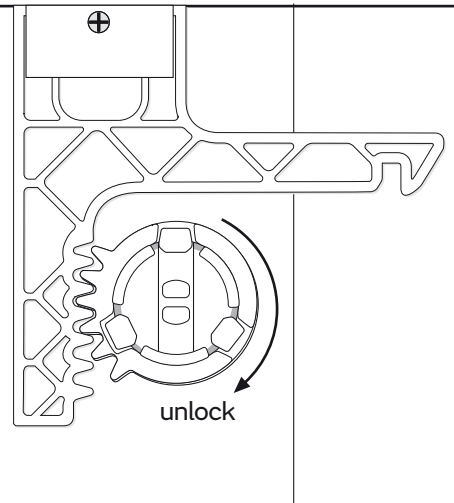

Supplied

- 4x 4x
- 6 mm 3,5 mm x 30 mm
- 2x 2x
- 1x Magic Ring

Needed tools

-
-
-
- Ø 6 mm
- or
-

Suitable for

Assembly plate

mark by pen + drill holes

hang and fix (inside)

Item No.: 331040

Jumbo Toilet Paper dispenser Large

Design-ring

Key-Lock

Standard Lock

Permanent Key

adjust Magic Ring with red side in front to lock the key