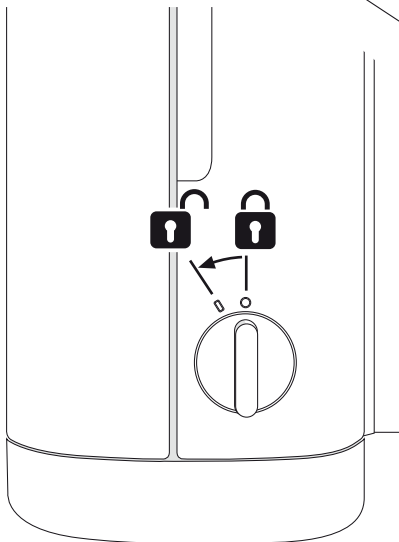

Item No.: **331400**
+ **331030**

Supplied

- 4x 4x
- 6 mm 3,5 mm x 30 mm
- 2x 2x
- 1x Magic Ring

Needed tools

-
-
-
- Ø 6 mm
- or
-

Suitable for

Assembly plate

hang and fix (inside)

Item No.: **331400**
+ **331030**

**Interfold
Dispenser**
Small + Large

Design-ring

Key-Lock

Standard Lock

Permanent Key

adjust Magic Ring with red side in front to lock the key