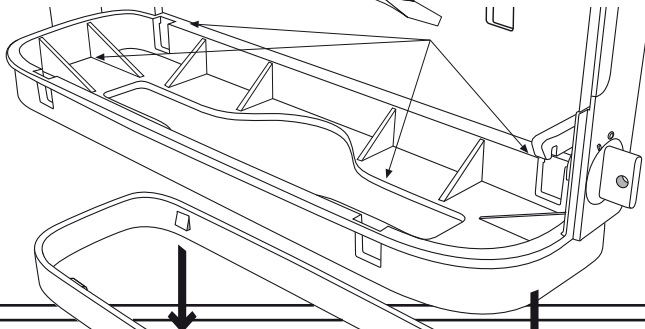

Item No.: **331400**
+ **331030**

Supplied

- 4x 4x
- 6 mm 3,5 mm x 30 mm
- 2x 2x
- 1x Magic Ring

Needed tools

-
-
-
- Ø 6 mm
- or
-

Suitable for

Assembly plate

hang and fix (inside)

Item No.: **331400**
+ **331030**

**Interfold
Dispenser**
Small + Large

Design-ring

Key-Lock

Standard Lock

Permanent Key

adjust Magic Ring with red side in front to lock the key