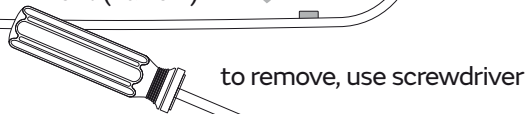

Item No.: **331400**
+ **331030**

Supplied

- 4x 4x
- 6 mm 3,5 mm x 30 mm
- 2x 2x
- 1x Magic Ring

Needed tools

-
-
-
- Ø 6 mm
- or
-

Suitable for

Assembly plate

hang and fix (inside)

Item No.: **331400**
+ **331030**

**Interfold
Dispenser**
Small + Large

Design-ring

Key-Lock

Standard Lock

Permanent Key

adjust Magic Ring with red side in front to lock the key