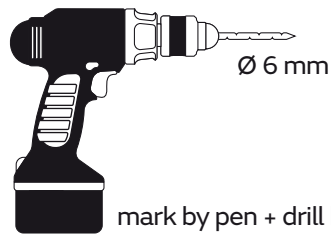

Item No.: **331400**
+ **331030**

Supplied

- 4x 4x
- 6 mm 3,5 mm x 30 mm
- 2x 2x
- 1x Magic Ring

Needed tools

-
-
-
- Ø 6 mm
- or
-

Suitable for

Assembly plate

hang and fix (inside)

Item No.: **331400**
+ **331030**

**Interfold
Dispenser**
Small + Large

Design-ring

Key-Lock

Standard Lock

Permanent Key

adjust Magic Ring with red side in front to lock the key