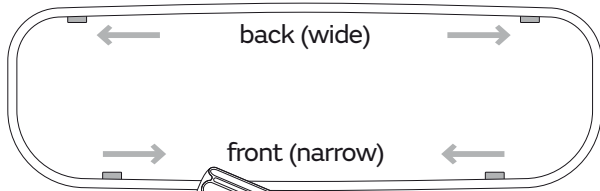

Item No.: **331400**
+ **331030**

Supplied

- 4x 4x
- 6 mm 3,5 mm x 30 mm
- 2x 2x
- 1x Magic Ring

Needed tools

-
-
-
- Ø 6 mm
- or
-

Suitable for

Assembly plate

hang and fix (inside)

Item No.: **331400**
+ **331030**

**Interfold
Dispenser**
Small + Large

Design-ring

Key-Lock

Standard Lock

Permanent Key

adjust Magic Ring with red side in front to lock the key