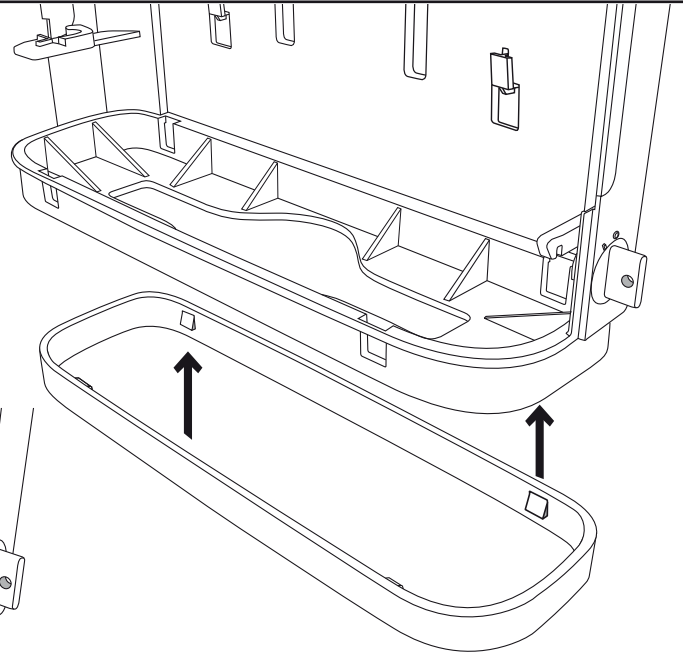

Item No.: **331400**
+ **331030**

Supplied

- 4x 4x
- 6 mm 3,5 mm x 30 mm
- 2x 2x
- 1x Magic Ring

Needed tools

-
-
-
- Ø 6 mm
- or
-

Suitable for

Assembly plate

hang and fix (inside)

Item No.: **331400**
+ **331030**

**Interfold
Dispenser**
Small + Large

Design-ring

Key-Lock

Standard Lock

Permanent Key

adjust Magic Ring with red side in front to lock the key