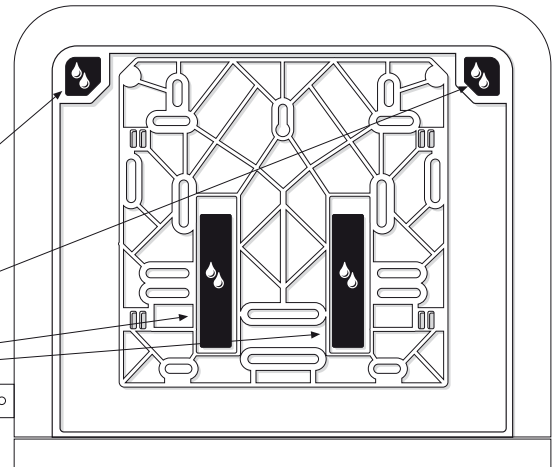

Item No.: **331400**
+ **331030**

Supplied

- 4x 4x
- 6 mm 3,5 mm x 30 mm
- 2x 2x
- 1x Magic Ring

Needed tools

-
-
-
- Ø 6 mm
- or
-

Suitable for

Assembly plate

hang and fix (inside)

Item No.: **331400**
+ **331030**

**Interfold
Dispenser**
Small + Large

Design-ring

Key-Lock

Standard Lock

Permanent Key

adjust Magic Ring with red side in front to lock the key