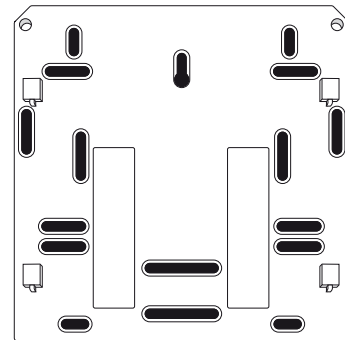

Item No.: **331400**
+ **331030**

Supplied

- 4x 4x
- 6 mm 3,5 mm x 30 mm
- 2x 2x
- 1x Magic Ring

Needed tools

-
-
-
- Ø 6 mm
- or
-

Suitable for

Assembly plate

hang and fix (inside)

Item No.: **331400**
+ **331030**

**Interfold
Dispenser**
Small + Large

Design-ring

Key-Lock

Standard Lock

Permanent Key

adjust Magic Ring with red side in front to lock the key