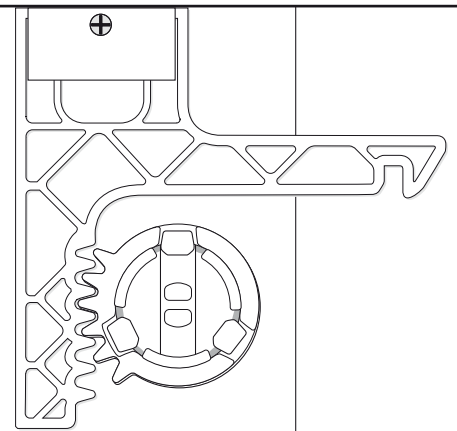

Item No.: **331400**
+ **331030**

Supplied

- 4x 4x
- 6 mm 3,5 mm x 30 mm
- 2x 2x
- 1x Magic Ring

Needed tools

-
-
-
- Ø 6 mm
- or
-

Suitable for

Assembly plate

hang and fix (inside)

Item No.: **331400**
+ **331030**

**Interfold
Dispenser**
Small + Large

Design-ring

Key-Lock

Standard Lock

Permanent Key

adjust Magic Ring with red side in front to lock the key