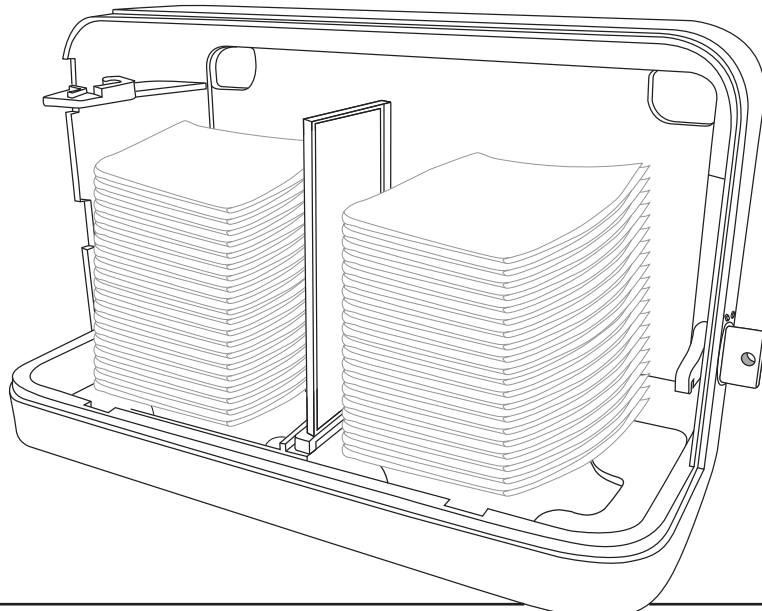

Single Sheet Toilet Paper Dispenser

Einzelblatt Toilettenpapier Spender

Bulkpack dispenser

Distributeur papier toilette feuille unique

Dozownik na papier toaletowy w listkach

Item No.: **331480**

Supplied

1x Magic Ring

Needed tools

or

Attachment

mark by pen + drill holes

To fill in single toilet paper sheets

Suitable for

Item No.: 331480

Single Sheet Toilet Paper Dispenser

Design-ring

to remove, use screwdriver

Key-Lock

Standard Lock

Permanent Key

adjust Magic Ring with red side in front to lock the key