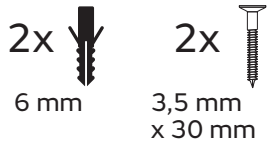

Single Sheet Toilet Paper Dispenser

Einzelblatt Toilettenpapier Spender

Bulkpack dispenser

Distributeur papier toilette feuille unique

Dozownik na papier toaletowy w listkach

Item No.: **331480**

Supplied

1x Magic Ring

Needed tools

or

Attachment

mark by pen + drill holes

To fill in single toilet paper sheets

Suitable for