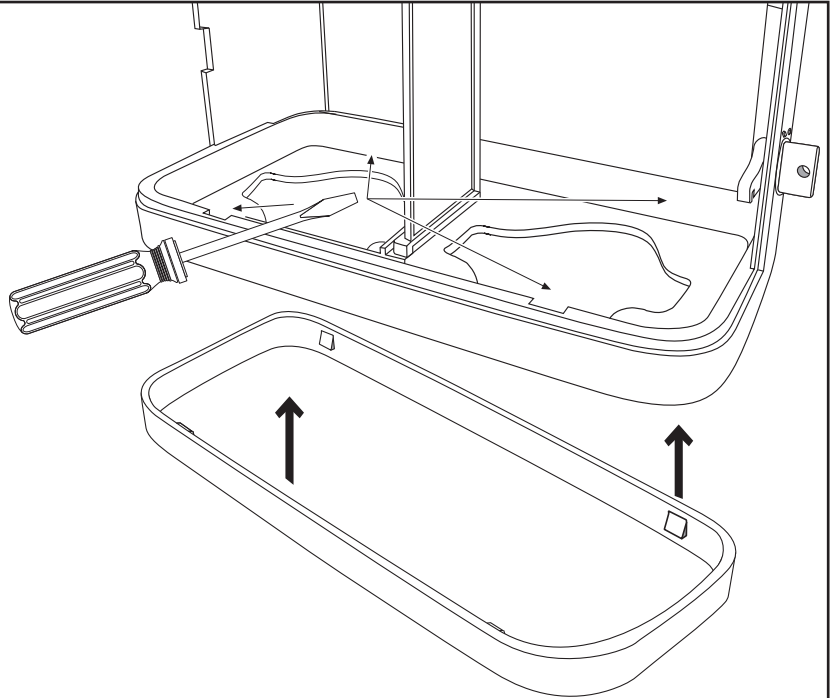

Needed tools

or

Attachment

mark by pen + drill holes

To fill in single toilet paper sheets

Suitable for

Item No.: 331480

Single Sheet Toilet Paper Dispenser

Design-ring

to remove, use screwdriver

Key-Lock

Standard Lock

Permanent Key

adjust Magic Ring with red side in front to lock the key