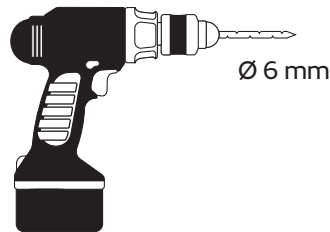

Needed tools

or

Attachment

mark by pen + drill holes

To fill in single toilet paper sheets

Suitable for

Item No.: 331480

Single Sheet Toilet Paper Dispenser

Design-ring

to remove, use screwdriver

Key-Lock

Standard Lock

Permanent Key

adjust Magic Ring with red side in front to lock the key