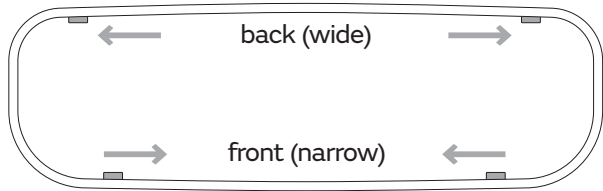

Needed tools

or

Attachment

mark by pen + drill holes

To fill in single toilet paper sheets

Suitable for

Item No.: 331480

Single Sheet Toilet Paper Dispenser

Design-ring

to remove, use screwdriver

Key-Lock

Standard Lock

Permanent Key

adjust Magic Ring with red side in front to lock the key