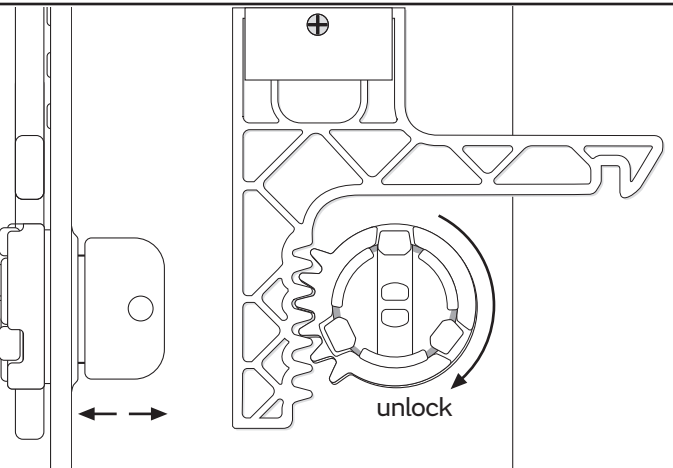

Needed tools

or

Attachment

mark by pen + drill holes

To fill in single toilet paper sheets

Suitable for

Item No.: 331480

Single Sheet Toilet Paper Dispenser

Design-ring

to remove, use screwdriver

Key-Lock

Standard Lock

Permanent Key

adjust Magic Ring with red side in front to lock the key