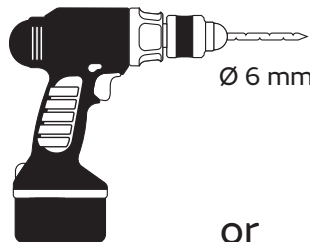

Needed tools

or

Attachment

mark by pen + drill holes

To fill in single toilet paper sheets

Suitable for

Item No.: 331480

Single Sheet Toilet Paper Dispenser

Design-ring

to remove, use screwdriver

Key-Lock

Standard Lock

Permanent Key

adjust Magic Ring with red side in front to lock the key