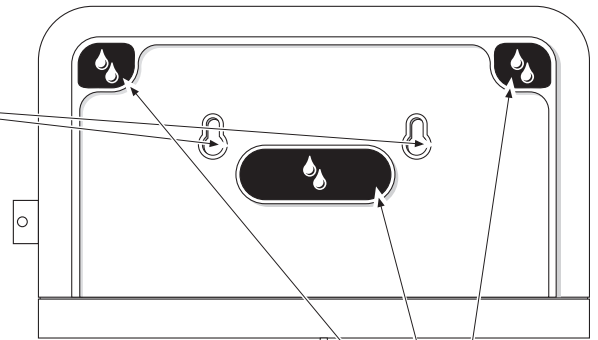

Needed tools

or

Attachment

mark by pen + drill holes

To fill in single toilet paper sheets

Suitable for

Item No.: 331480

Single Sheet Toilet Paper Dispenser

Design-ring

to remove, use screwdriver

Key-Lock

Standard Lock

Permanent Key

adjust Magic Ring with red side in front to lock the key