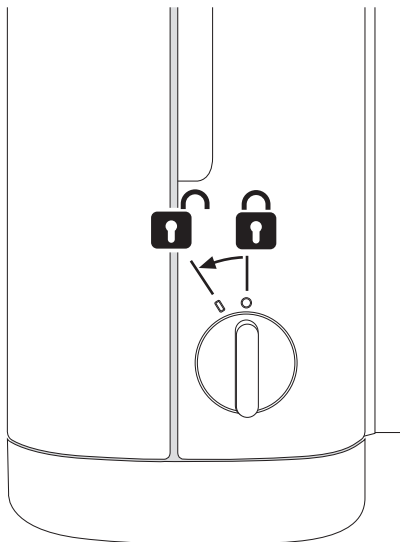

Needed tools

or

Attachment

mark by pen + drill holes

To fill in single toilet paper sheets

Suitable for

Item No.: 331480

Single Sheet Toilet Paper Dispenser

Design-ring

to remove, use screwdriver

Key-Lock

Standard Lock

Permanent Key

adjust Magic Ring with red side in front to lock the key