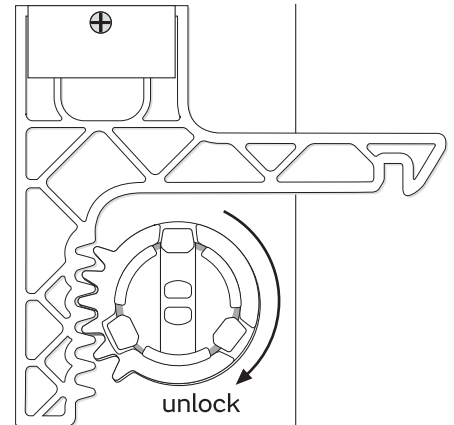

Needed tools

-
-
-
- Ø 6 mm
- or

Suitable for

Mounting

to exchange the bag

adjust the bag with its label
 on the back to ensure the
 view of the filling level

adjust clip
 between angles

minimum distance
 to plate > 20 cm

Permanent Key

adjust Magic Ring with red
side in front to lock the key