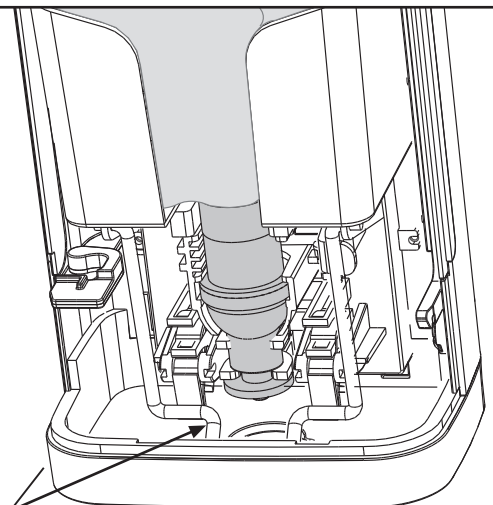

Needed tools

-
-
-
- Ø 6 mm
- or

Suitable for

Mounting

to exchange the bag

adjust the bag with its label
 on the back to ensure the
 view of the filling level

adjust clip
 between angles

minimum distance
 to plate > 20 cm