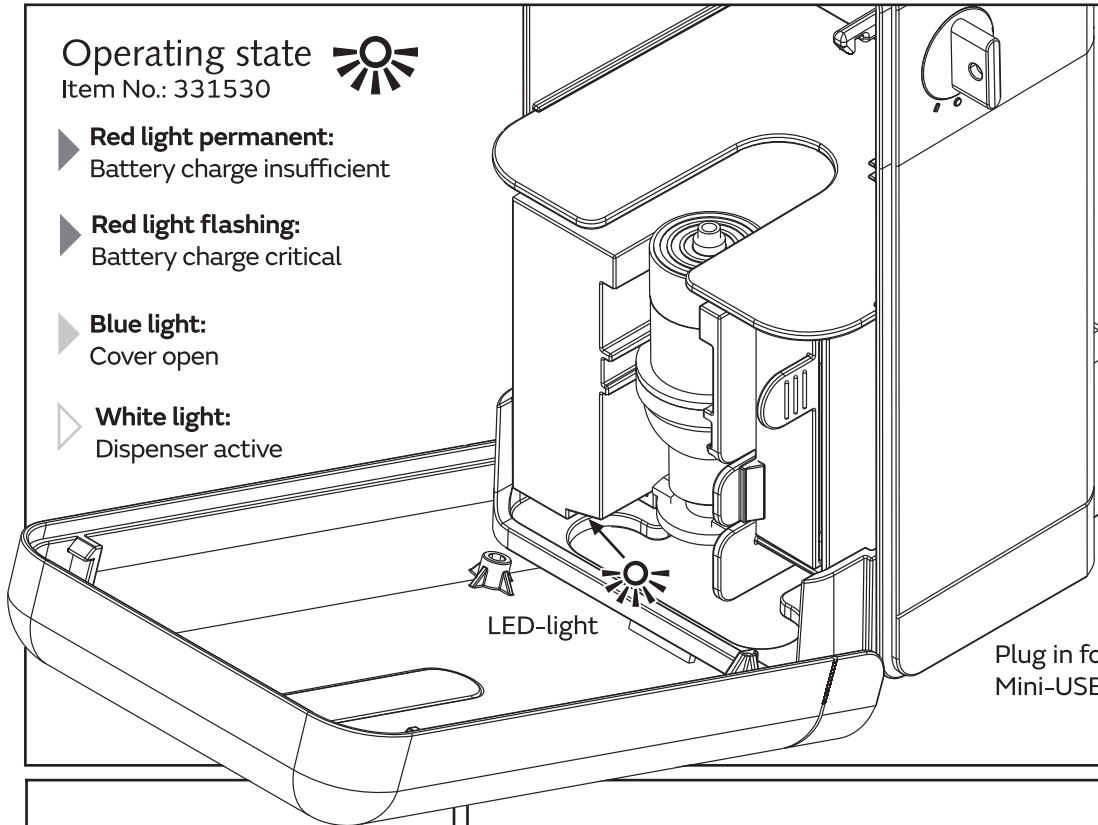

Satino Clean&Care Dispenser

Manual Mini Clean&Care Dispenser

Assembly Instructions

Item No.: **331530**
331540

Operating state

- ▶ **Red light permanent:**
Battery charge insufficient
- ▶ **Red light flashing:**
Battery charge critical
- ▶ **Blue light:**
Cover open
- ▶ **White light:**
Dispenser active