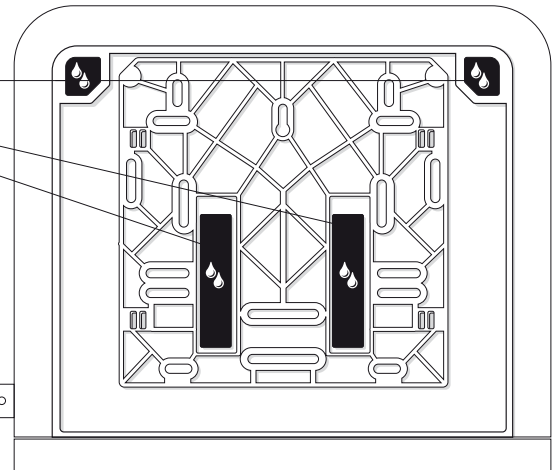

Sensor Towel Dispenser

Sensor Handtuch Spender
 Sensor Handdoekroldispenser
 Distributeur Sensor essuie-mains
 Dozownik do ręczników z czujnikiem Sensor

Item No.: **331070**

Supplied

- 4x 4x
- 6 mm 3,5 mm x 30 mm
- 2x 2x
- 1x Magic Ring

Needed tools

-
-
-
- Ø 6 mm
- or

Suitable for

Assembly plate

hang and fix (inside)

Item No.: 331070

Sensor Towel Dispenser

Design-ring

Key-Lock

Standard Lock

Permanent Key

adjust Magic Ring with red side in front to lock the key

Sensor Towel Dispenser

Item No.: 331070

Operation

fill in paper between black and white roll
while feeding, press feed-button