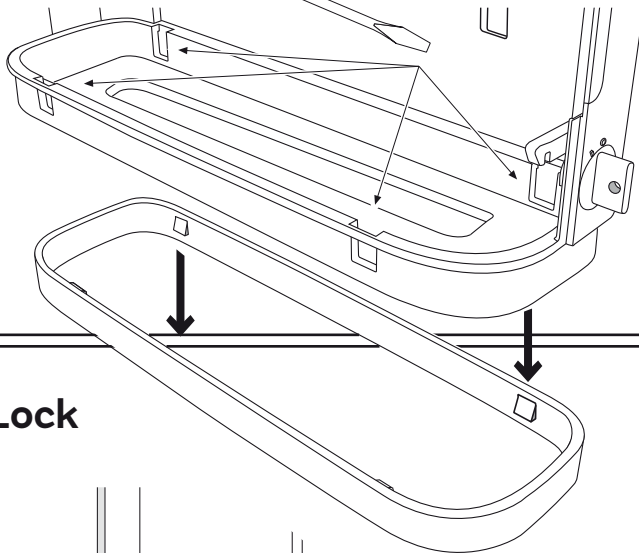

Sensor Towel Dispenser

Sensor Handtuch Spender
 Sensor Handdoekroldispenser
 Distributeur Sensor essuie-mains
 Dozownik do ręczników z czujnikiem Sensor

Item No.: **331070**

Supplied

- 4x 4x
- 6 mm 3,5 mm x 30 mm
- 2x 2x
- 1x Magic Ring

Needed tools

-
-
-
- Ø 6 mm
- or

Suitable for

Assembly plate

hang and fix (inside)

Item No.: 331070

Sensor Towel Dispenser

Design-ring

Key-Lock

Standard Lock

Permanent Key

adjust Magic Ring with red side in front to lock the key

Sensor Towel Dispenser

Item No.: 331070

Operation

fill in paper between black and white roll
while feeding, press feed-button