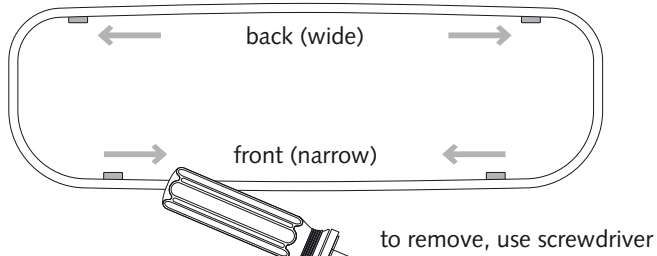

Sensor Towel Dispenser

Sensor Handtuch Spender
 Sensor Handdoekroldispenser
 Distributeur Sensor essuie-mains
 Dozownik do ręczników z czujnikiem Sensor

Item No.: **331070**

Supplied

- 4x 4x
- 6 mm 3,5 mm x 30 mm
- 2x 2x
- 1x Magic Ring

Needed tools

-
-
-
- Ø 6 mm
- or

Suitable for

Assembly plate

hang and fix (inside)

Item No.: 331070

Sensor Towel Dispenser

Design-ring

Key-Lock

Standard Lock

Permanent Key

adjust Magic Ring with red side in front to lock the key

Sensor Towel Dispenser

Item No.: 331070

Operation

fill in paper between black and white roll
while feeding, press feed-button