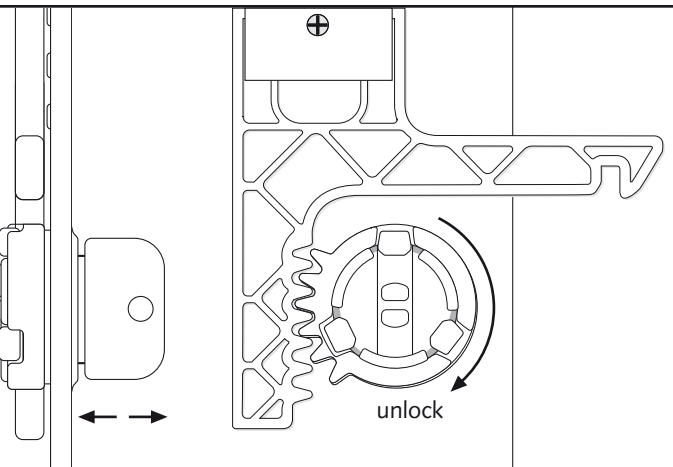

Sensor Towel Dispenser

Sensor Handtuch Spender
 Sensor Handdoekroldispenser
 Distributeur Sensor essuie-mains
 Dozownik do ręczników z czujnikiem Sensor

Item No.: **331070**

Supplied

- 4x 4x
- 6 mm 3,5 mm x 30 mm
- 2x 2x
- 1x Magic Ring

Needed tools

-
-
-
- Ø 6 mm
- or

Suitable for

Assembly plate

hang and fix (inside)

Item No.: 331070

Sensor Towel Dispenser

Design-ring

Key-Lock

Standard Lock

Permanent Key

adjust Magic Ring with red side in front to lock the key

Sensor Towel Dispenser

Item No.: 331070

Operation

fill in paper between black and white roll
while feeding, press feed-button