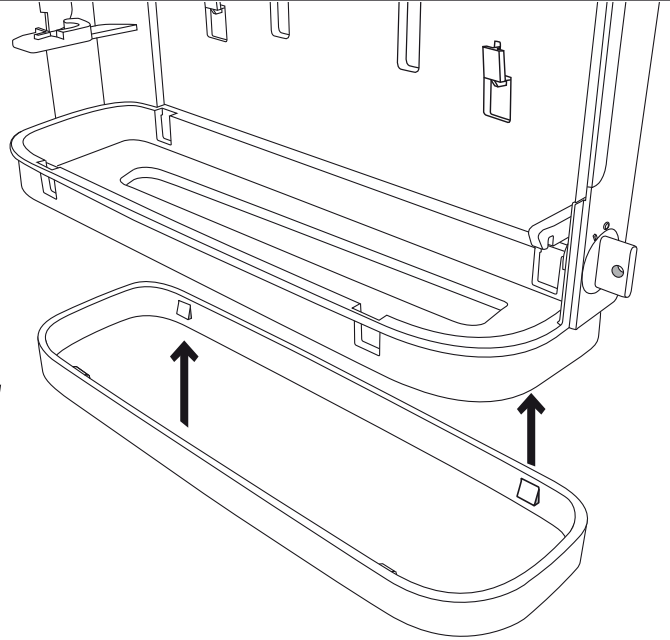

Sensor Towel Dispenser

Sensor Handtuch Spender
 Sensor Handdoekroldispenser
 Distributeur Sensor essuie-mains
 Dozownik do ręczników z czujnikiem Sensor

Item No.: **331070**

Supplied

- 4x 4x
- 6 mm 3,5 mm x 30 mm
- 2x 2x
- 1x Magic Ring

Needed tools

-
-
-
- Ø 6 mm
- or

Suitable for

Assembly plate

hang and fix (inside)

Item No.: 331070

Sensor Towel Dispenser

Design-ring

Key-Lock

Standard Lock

Permanent Key

adjust Magic Ring with red side in front to lock the key

Sensor Towel Dispenser

Item No.: 331070

Operation

fill in paper between black and white roll
while feeding, press feed-button