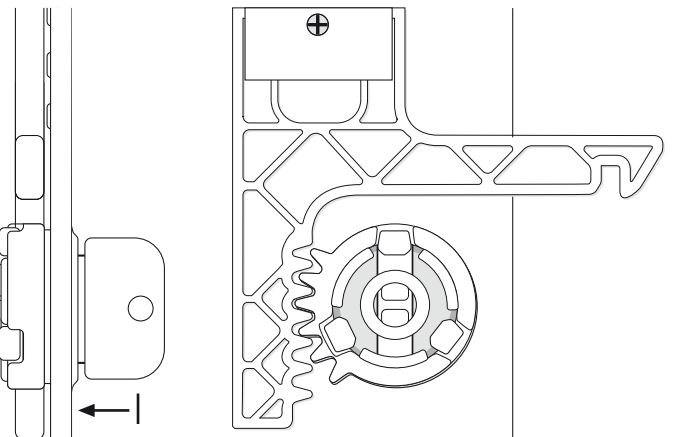

Sensor Towel Dispenser

Sensor Handtuch Spender
 Sensor Handdoekroldispenser
 Distributeur Sensor essuie-mains
 Dozownik do ręczników z czujnikiem Sensor

Item No.: **331070**

Supplied

- 4x 4x
- 6 mm 3,5 mm x 30 mm
- 2x 2x
- 1x Magic Ring

Needed tools

-
-
-
- Ø 6 mm
- or

Suitable for

Assembly plate

hang and fix (inside)

Item No.: 331070

Sensor Towel Dispenser

Design-ring

Key-Lock

Standard Lock

Permanent Key

adjust Magic Ring with red side in front to lock the key

Sensor Towel Dispenser

Item No.: 331070

Operation

fill in paper between black and white roll
while feeding, press feed-button