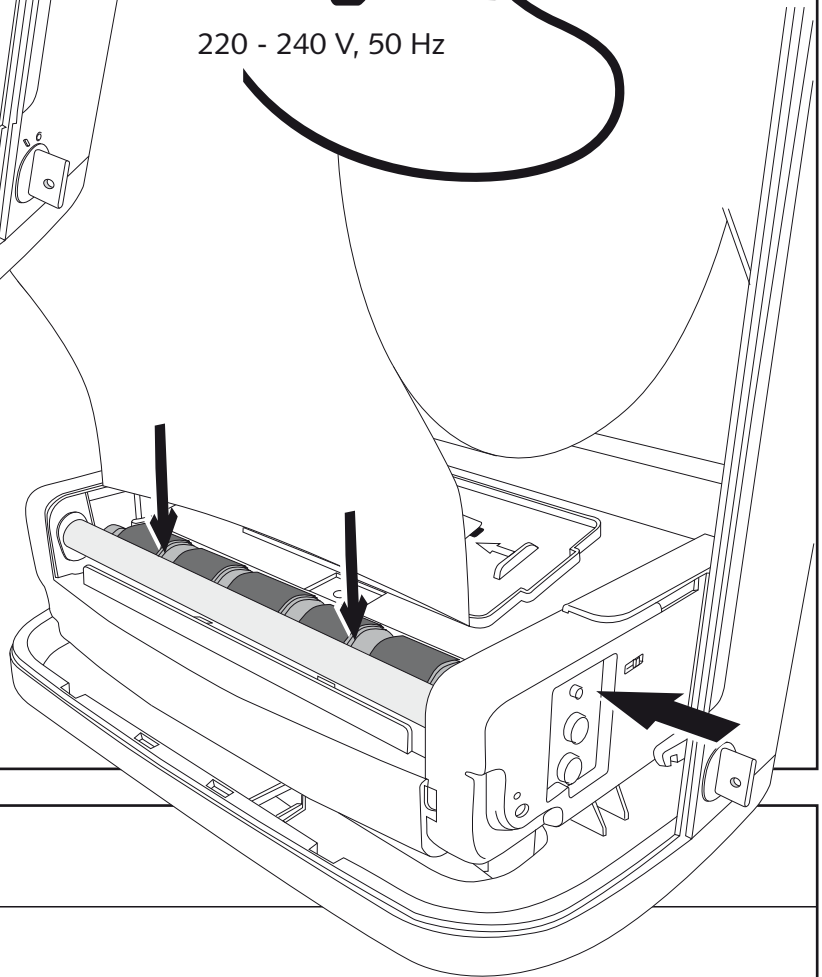

fill in paper between black and white roll
while feeding, press feed-button

4x
1,5 V, Alkaline D

or 1x

220 - 240 V, 50 Hz