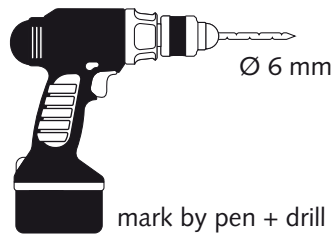

Sensor Towel Dispenser

Sensor Handtuch Spender
 Sensor Handdoekroldispenser
 Distributeur Sensor essuie-mains
 Dozownik do ręczników z czujnikiem Sensor

Item No.: **331070**

Supplied

- 4x 4x
- 6 mm 3,5 mm x 30 mm
- 2x 2x
- 1x Magic Ring

Needed tools

-
-
-
- Ø 6 mm
- or

Suitable for

Assembly plate

hang and fix (inside)

Item No.: 331070

Sensor Towel Dispenser

Design-ring

Key-Lock

Standard Lock

Permanent Key

adjust Magic Ring with red side in front to lock the key

Sensor Towel Dispenser

Item No.: 331070

Operation

fill in paper between black and white roll
while feeding, press feed-button