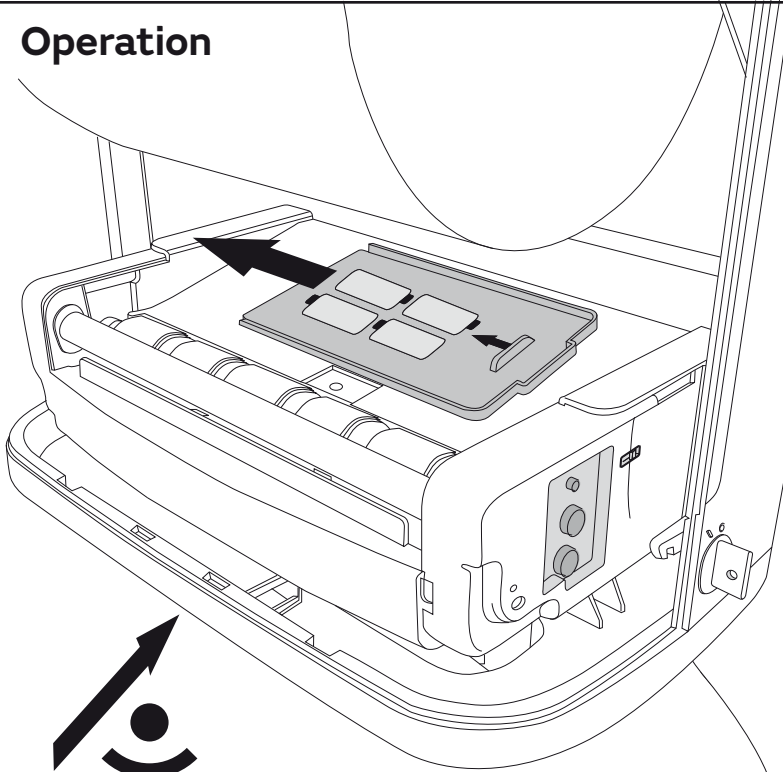

Key-Lock

Standard Lock

Permanent Key

adjust Magic Ring with red side in front to lock the key

Sensor Towel Dispenser

Item No.: 331070

Operation

fill in paper between black and white roll
while feeding, press feed-button