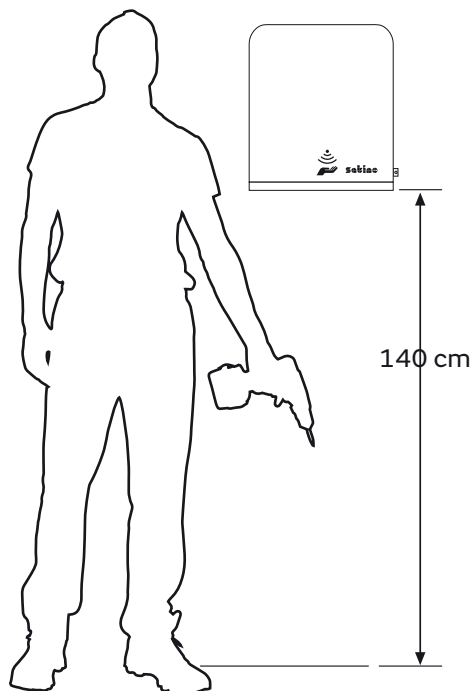

Sensor Towel Dispenser

Sensor Handtuch Spender
 Sensor Handdoekroldispenser
 Distributeur Sensor essuie-mains
 Dozownik do ręczników z czujnikiem Sensor

Item No.: **331070**

Supplied

- 4x 4x
- 6 mm 3,5 mm x 30 mm
- 2x 2x
- 1x Magic Ring

Needed tools

-
-
-
- Ø 6 mm
- or

Suitable for

Assembly plate

hang and fix (inside)

Item No.: 331070

Sensor Towel Dispenser

Design-ring

Key-Lock

Standard Lock

Permanent Key

adjust Magic Ring with red side in front to lock the key

Sensor Towel Dispenser

Item No.: 331070

Operation

fill in paper between black and white roll
while feeding, press feed-button