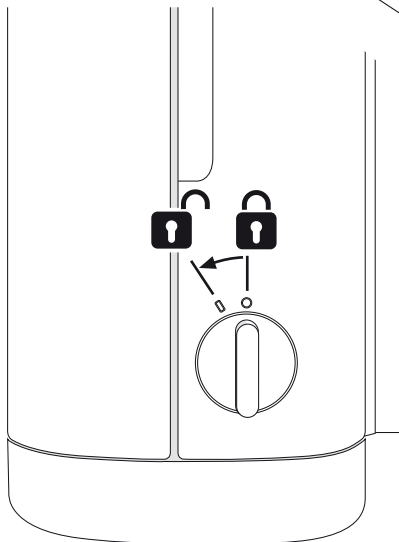

Sensor Towel Dispenser

Sensor Handtuch Spender
 Sensor Handdoekroldispenser
 Distributeur Sensor essuie-mains
 Dozownik do ręczników z czujnikiem Sensor

Item No.: **331070**

Supplied

- 4x 4x
- 6 mm 3,5 mm x 30 mm
- 2x 2x
- 1x Magic Ring

Needed tools

-
-
-
- Ø 6 mm
- or

Suitable for

Assembly plate

hang and fix (inside)

Item No.: 331070

Sensor Towel Dispenser

Design-ring

Key-Lock

Standard Lock

Permanent Key

adjust Magic Ring with red side in front to lock the key

Sensor Towel Dispenser

Item No.: 331070

Operation

fill in paper between black and white roll
while feeding, press feed-button