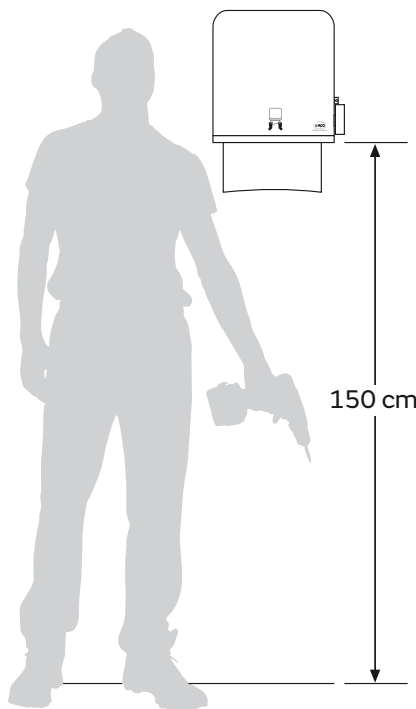

### Assembly plate

mark by pen + drill holes

### Preferred distance

150 cm

hang and fix (inside)

Item No.: 331090