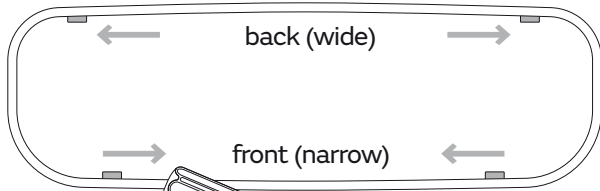

Item No.: 331090

AutoCut dispenser

Design-ring