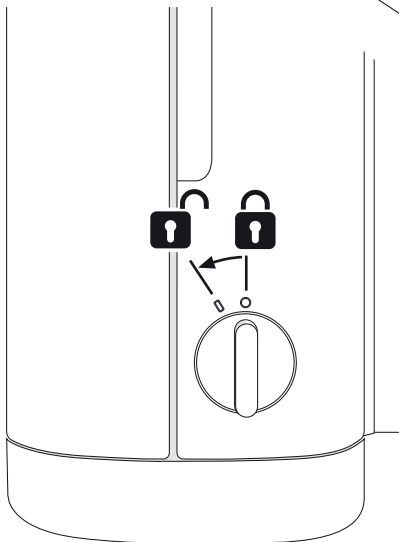

Item No.: 331090

AutoCut dispenser

Design-ring

Key-Lock

Standard Lock

Permanent Key

adjust Magic Ring with red side in front to lock the key