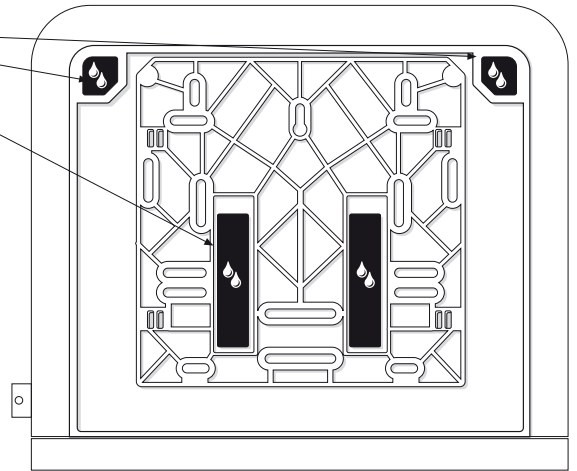

### Assembly plate

mark by pen + drill holes

### Preferred distance

150 cm

hang and fix (inside)

Item No.: 331090