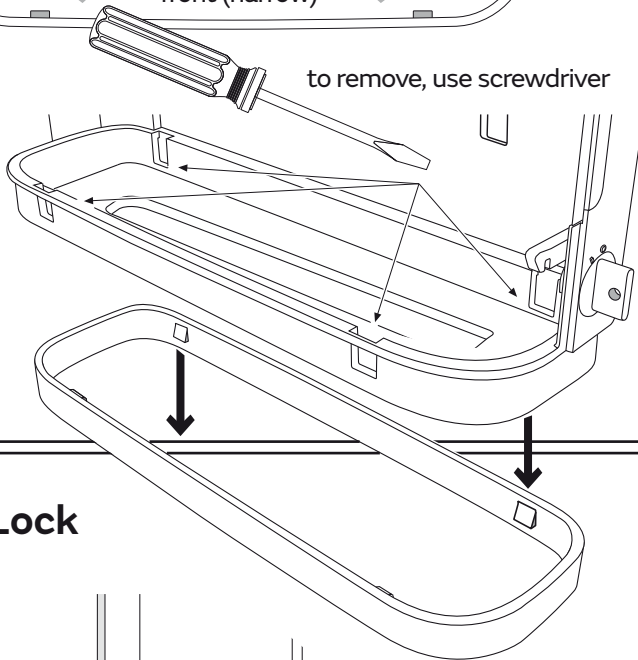

Item No.: 331090

AutoCut dispenser

Design-ring