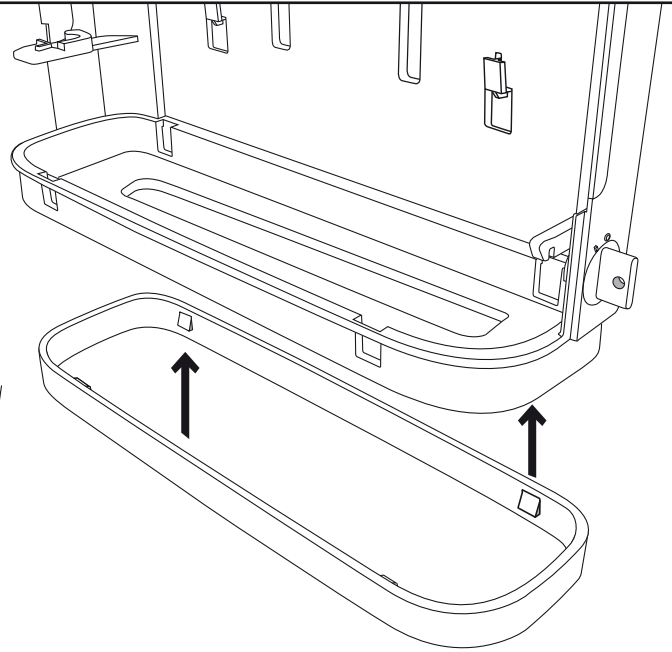

Item No.: 331090

AutoCut dispenser

Design-ring