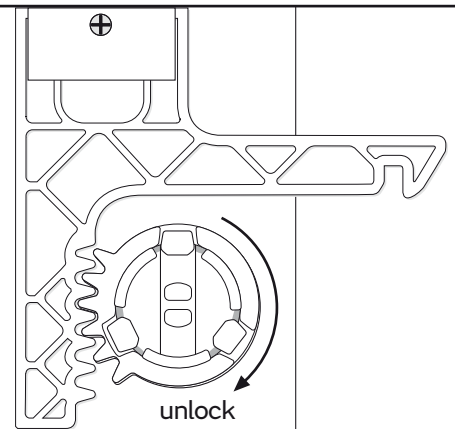

Standard Lock