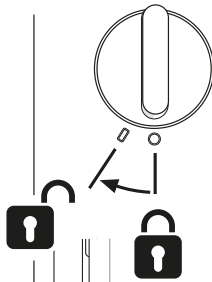

Supplied

1x Magic Ring

Needed tools

or

double-sided tape

Assembly plate

Hang up the dispenser

Dive through the shown openings

Push the dispenser downwards until it clicks in

Alternative mounting option

(without using the mounting plate)

Suitable for

Easy. Clean. Professional.

Single Sheet Toilet Paper Dispenser Plus

Item No.: 333150

1

Open the dispenser with the Key Lock at the top

Key-Lock

Standard Lock

Permanent Key

adjust Magic Ring with red side in front to lock the key

2

Remove banderols from the paper bundles