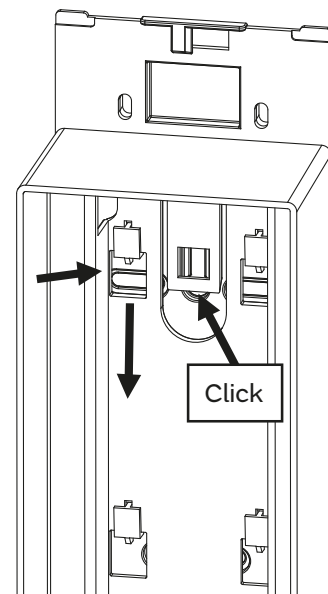

Supplied

1x Magic Ring

Needed tools

or

double-sided tape

Assembly plate

Hang up the dispenser

Dive through the shown openings

Push the dispenser downwards until it clicks in

Alternative mounting option

(without using the mounting plate)

Suitable for

Easy. Clean. Professional.

Single Sheet Toilet Paper Dispenser Plus

Item No.: 333150

1

Open the dispenser with the Key Lock at the top

Key-Lock

Standard Lock

Permanent Key

adjust Magic Ring with red side in front to lock the key

2

Remove banderols from the paper bundles