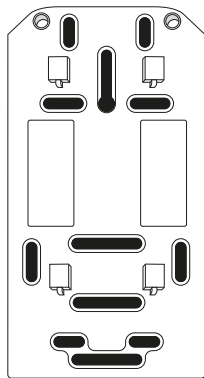

Supplied

1x Magic Ring

Needed tools

or

double-sided tape

Assembly plate

Hang up the dispenser

Dive through the shown openings

Push the dispenser downwards until it clicks in

Alternative mounting option

(without using the mounting plate)

Suitable for

Easy. Clean. Professional.

Single Sheet Toilet Paper Dispenser Plus

Item No.: 333150