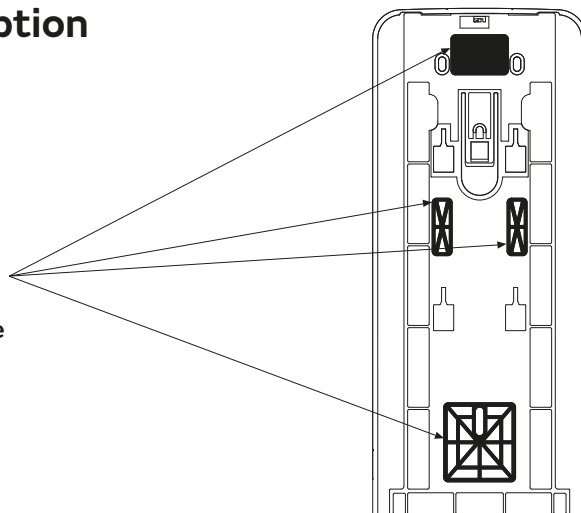

Supplied

1x Magic Ring

Needed tools

or

double-sided tape

Assembly plate

Hang up the dispenser

Dive through the shown openings

Push the dispenser downwards until it clicks in

Alternative mounting option

(without using the mounting plate)

Suitable for

Easy. Clean. Professional.

Single Sheet Toilet Paper Dispenser Plus

Item No.: 333150