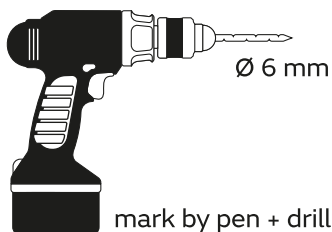

Supplied

1x Magic Ring

Needed tools

or

double-sided tape

Assembly plate

Hang up the dispenser

Dive through the shown openings