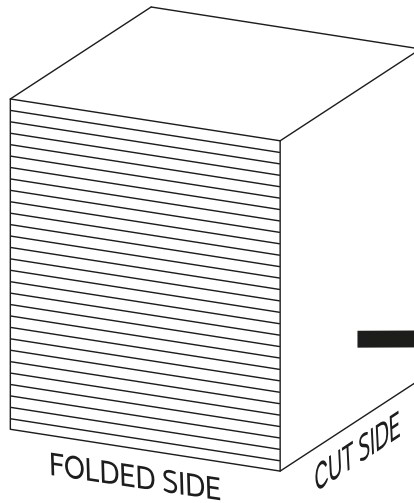

1

Open the dispenser with the Key Lock at the top

Key-Lock

Standard Lock

Permanent Key

adjust Magic Ring with red side in front to lock the key

2

Remove banderols from the paper bundles