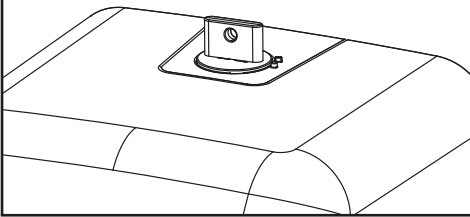

Easy. Clean. Professional.

Single Sheet Toilet Paper Dispenser Plus

Item No.: 333150

1

Open the dispenser with the Key Lock at the top