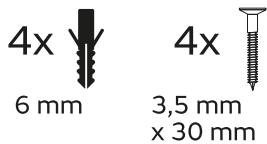

Supplied

1x Magic Ring

Needed tools

or

double-sided tape

Assembly plate

Hang up the dispenser

Dive through the shown openings