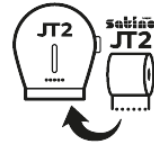

Satino PureSoft toilet paper large roll

JT2 compatible

318820

PRODUCT DESCRIPTION

Satino PureSoft is the first premium toilet paper in 100% recycled quality made from cardboard from Satino by WEPA. Satino PureSoft is especially soft, comfortable and absorbent. It is one of the softest natural coloured papers on the market – and also unrivalled in sustainability.

PRODUCT ATTRIBUTES

Brand	Satino PureSoft
Coding	JT2
label / certification	FSC® Recycled, EU Ecolabel, Blauer Engel, Dermatest Guarantee, German Ecodesign Award 2023
Embossing	Waffle
Quality	Recycling
Layer	2
Rolls x sheets	6 x 1520
Sheet size	9,2 x 25
Colour	soft beige
Roll Diameter (cm)	26
Diameter core (cm)	6
Grammage g/sqm/Ply	15,5
Length / Roll (m)	380
Sheets / Roll	1520
Rolls / Pack	6
Length of transport unit (cm)	78
Width transport unit (cm)	26
Height of transport unit (cm)	18,4
net weight per transport unit (kg)	6,5
EAN-Case	4000735353842
Pallet	44
Pallet height (cm)	218
net weight per pallet (kg)	286
EAN-pallet	4000735353859

Printing errors and Products subject to change. All information based on the general conditions of sale, which is made available under Terms of www.satino-by-wepa.eu to view and download.